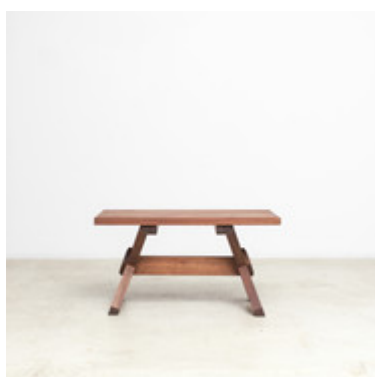

Timbó Bench

by Carlos Motta, 2010

Reference: #00000947

The "Timbó" bench features simple lines and generous proportions. In designing the "Timbó" line, Carlos Motta aligned a starkly straightforward design with durability. The designer firmly believes in making a collection "that values simplicity, made to last". The all-weather pieces from the collection are moisture resistant and very low-maintenance, making them ideal for use in outdoor settings and recreation areas. Available in FSC-certified eucalyptus wood.

Dimensions

W 71" x D 15" x H 18"

W 94" x D 15" x H 18"

Finishes

Wood

Colors shown are only indicative and may not be an accurate representation of the finishing due to variations in system/s used and/or display settings.