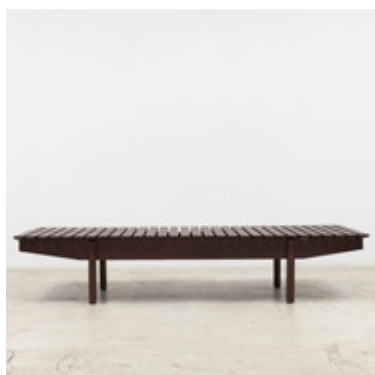

## Mucki Bench

by Sergio Rodrigues, 1958

**Reference:** #00000910

- Base structure available in cherry wood or imbuia wood
- Made to order

The Mucki Bench was one of the first pieces designed by Sergio Rodrigues in 1958 with a reedition in 2005, it's made in solid wood and can double as bench or coffee table, in varying lengths, with fixed height.

### Dimensions

W 63" x D 24" x H 16"

W 79" x D 24" x H 16"

W 102" x D 24" x H 16"

W 118" x D 24" x H 16"