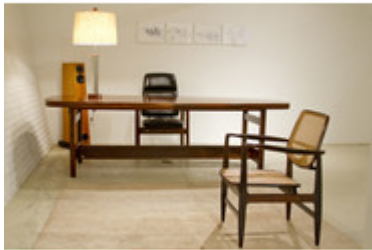

## J. Hirth Lighting

by Sergio Rodrigues, 1960

**Reference:** #00000821

In the J. Hirth lighting, Sergio Rodrigues chooses a distinctly balanced combination of materials, creating a piece that is sleek yet warm.

- Base structure made in chrome steel
- Made in natural freijó wood or peroba do campo wood
- Lamp shade made of hemp
- Made to order

### Dimensions

Ø 18" x H 38"