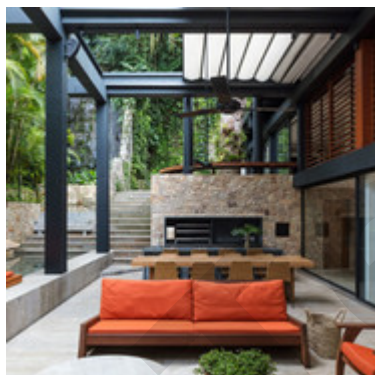

Asturias Sofa

by Carlos Motta, 2001

Reference: #00000382

The Asturias sofa is a clean statement to any space. Carlos Motta designed this line of furniture using reclaimed and post-demolition wood.

- Base structure made of itauba preta wood
- Upholstery offered in a variety of fabrics and COM
- Suitable for both indoors and outdoors
- Made to order

Dimensions

W 56" x D 43" x H 30", SH 15" - Itauba Wood/ COM-COL - 2 Seater

W 81" x D 43" x H 30", SH 15" - Itauba Wood/ COM-COL - 3 Seater

Finishes

Outdoor Fabric

Wood

Colors shown are only indicative and may not be an accurate representation of the finishing due to variations in system/s used and/or display settings.