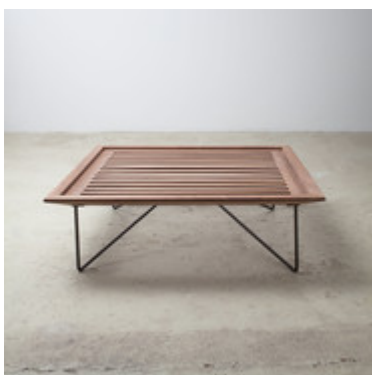

Zumbi Coffee Table

by Arthur Casas, 2006

Reference: #00000265

Made of American Black Walnut and wrought steel, the "Zumbi" coffee table is a savvy update on colonial utilitarian farm furniture. With simple and geometric lines, a nod to mid-century modern design, in contrast with the warmth of the wood and artisanal touches, results in an unpretentious, yet distinguished piece, appropriate for a number of different ambiances and uses.

Handmade in the USA.

Dimensions

W 59" x D 28" x H 14"

W 67" x D 36" x H 14"

W 75" x D 28" x H 14"

W 79" x D 36" x H 14"

Finishes

Wood