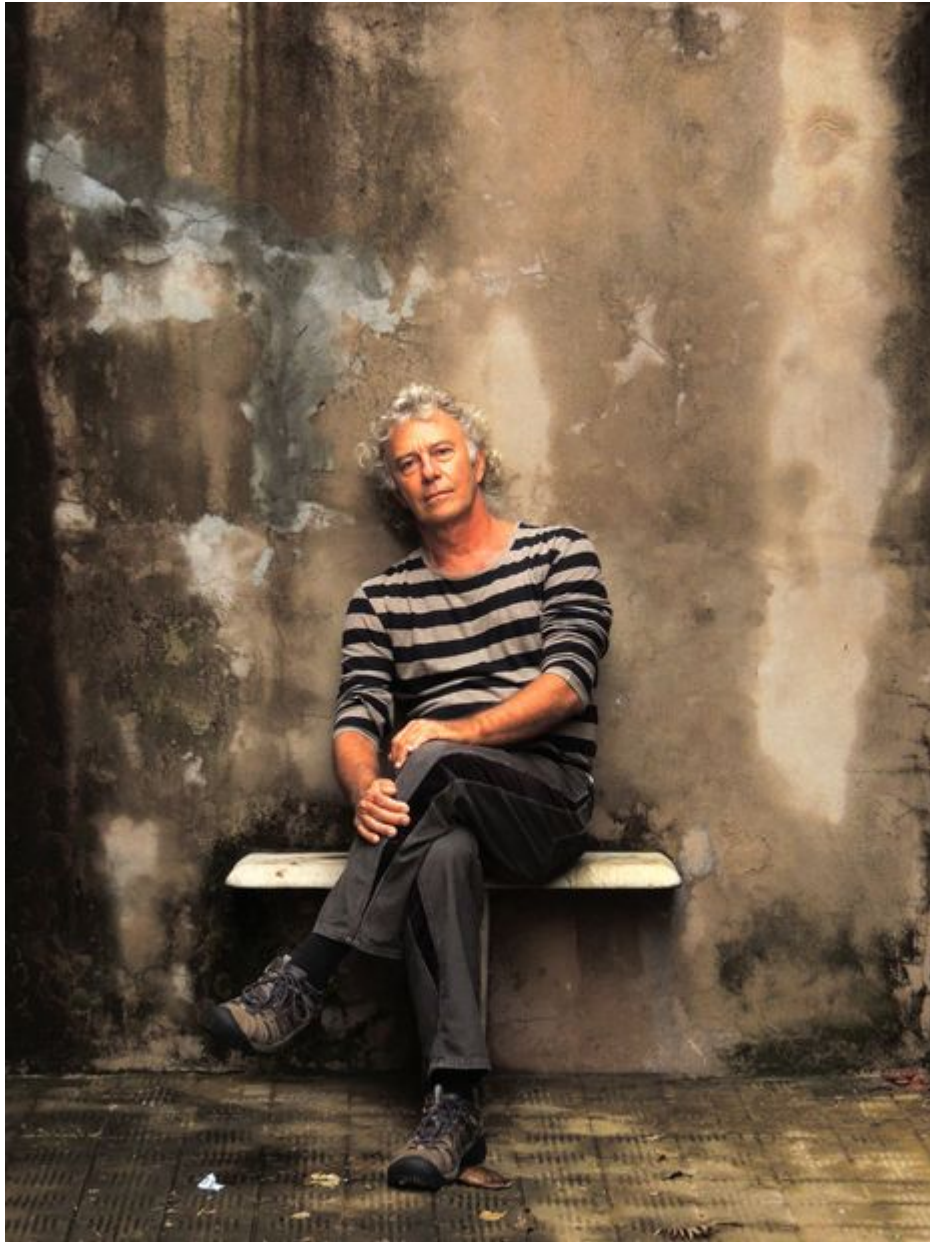

Marajó Stool

by Carlos Motta, 2019

The Marajó stool is handmade by Riberinhos whose home is the Amazon, in Muiracatiara wood, certified by the FSC. It is available in three sizes, charming as a complementary set, or individually. These pieces are part of the Attom collection by Carlos Motta and his son, Diego Motta: utilitarian designs for the everyday created with sustainable materials and with responsible production choices.

- Made in Muiracatiara wood, certified by the FSC
- Part of the Attom collection
- Available in 3 sizes

PRODUCT TYPE

To Be Ordered

MATERIALS

Wood

DIMENSIONS

W 18" x D 14" x H 12"

W 24" x D 14" x H 14"

W 30" x D 14" x H 17"

LEAD TIME

12 weeks

ESPASSO

Carlos Motta

Carlos Motta, one of the leading Brazilian architects, personally executes every step and details of his creations. He is constantly involved with environmental conservation projects and chooses sustainable sources to create his pieces. His designs use ecologically certified or reclaimed wood, resulting in strong, durable, elegant pieces. Motta is passionate about Brazil, especially the country's natural beauty.