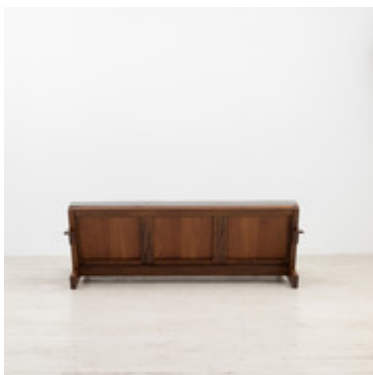

CJ1 Sofa

by Carlos Motta, 2018

Reference: #00002169

The CJ1 sofa is recognized for the elegance and livability of its design; it makes comfort easy, presenting options to sit at its edge with your feet below the arms, use the arms as a small table, or sprawl out on its upholstered seat.

- Solid peroba wood frame
- Tailored upholstery seat
- Made to Order

Dimensions

W 86" x D 39" x H 31" - 3 seater/ Itauba Wood/ COM

W 86" x D 39" x H 31" - 3 seater/ Peroba Rosa Wood/ COM

Finishes

Wood

Colors shown are only indicative and may not be an accurate representation of the finishing due to variations in system/s used and/or display settings.