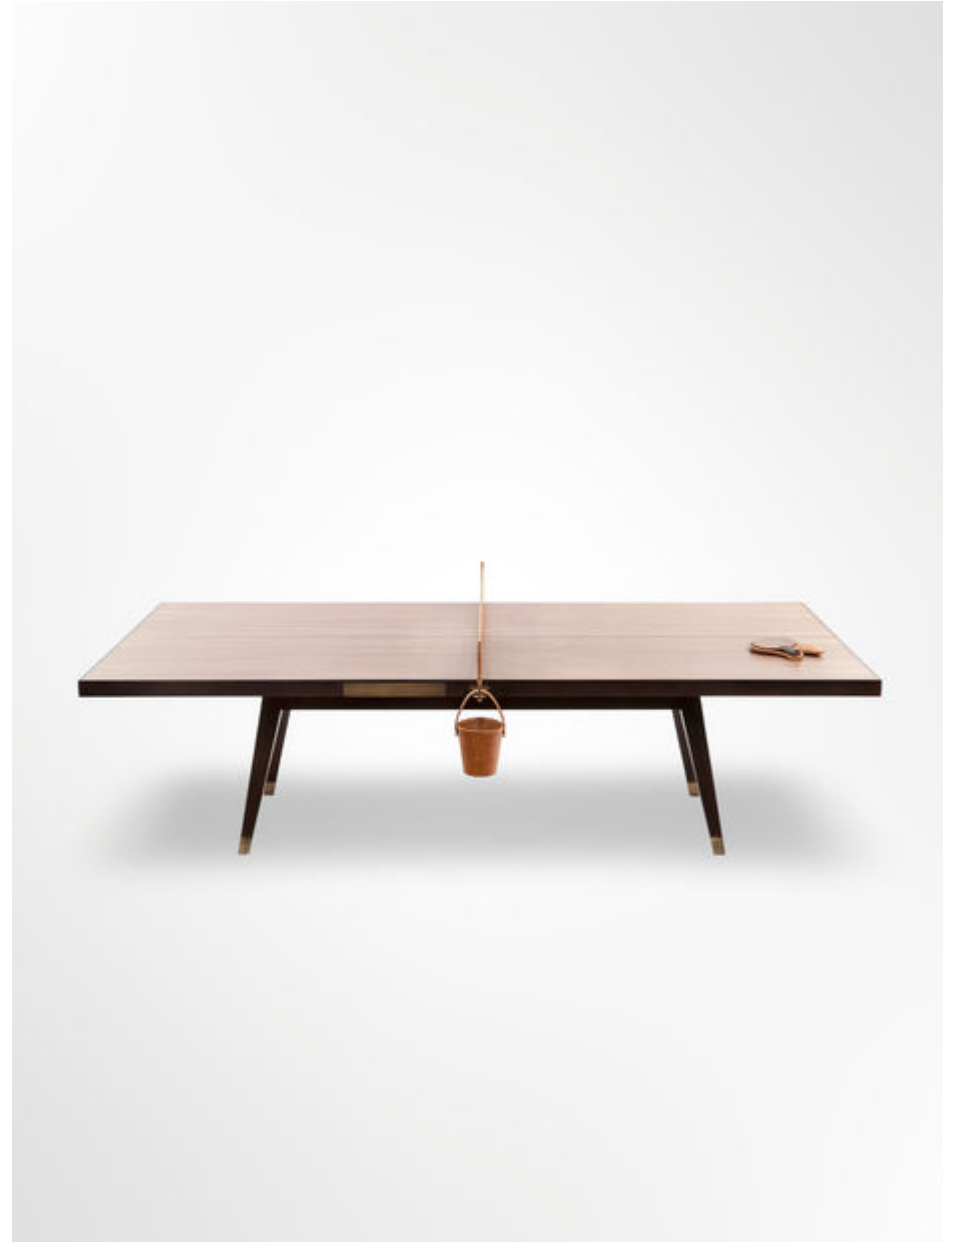

Ping Pong Game Table

by Dado Castello Branco, 2014

Taking the game to the next level, the 'Ping Pong' table is a fun collaboration between Dado Castello Branco and Etel Carmona, with a wooden structure, brass detailing on its base and drawers, and leather accents that determine it a ping pong table. Nevertheless, this piece can also be used as a dining table.

- Part of the Etel collection
- Made to order

DIMENSIONS

W 108" x D 60" x H 30"

PRODUCT TYPE

Made To Order

LEAD TIME

20 weeks

ESPASSO

ESPASSO