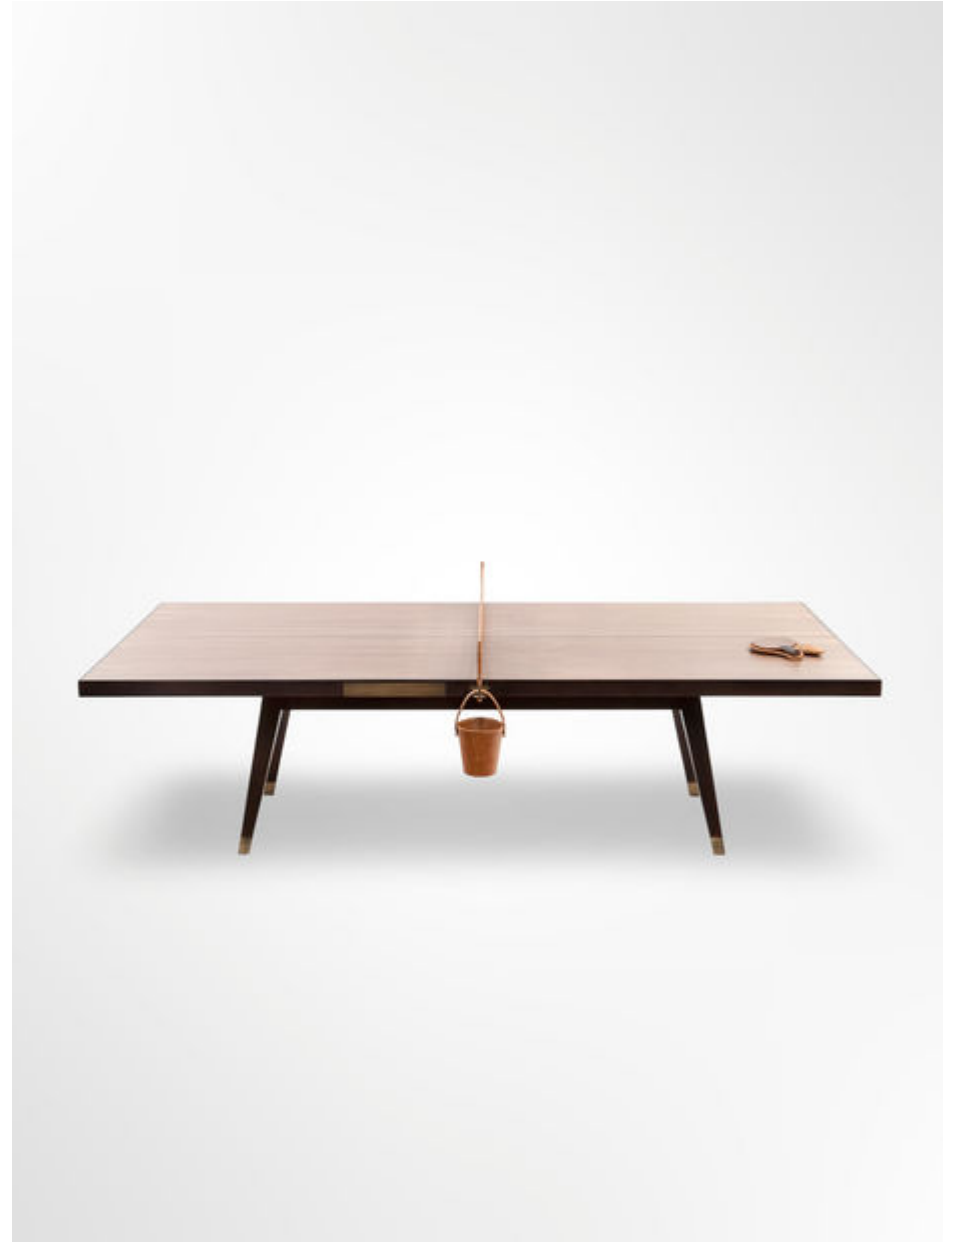

Ping Pong Game Table

by Dado Castello Branco, 2014

Taking the game to the next level, the 'Ping Pong' table is a fun collaboration between Dado Castello Branco and Etel Carmona, with a wooden structure, brass detailing on its base and drawers, and leather accents that determine it a ping pong table. Nevertheless, this piece can also be used as a dining table.

- Part of the Etel collection
- Made to order

DIMENSIONS

W 108" x D 60" x H 30"

PRODUCT TYPE

Made To Order

LEAD TIME

20 weeks

ESPASSO

ESPASSO