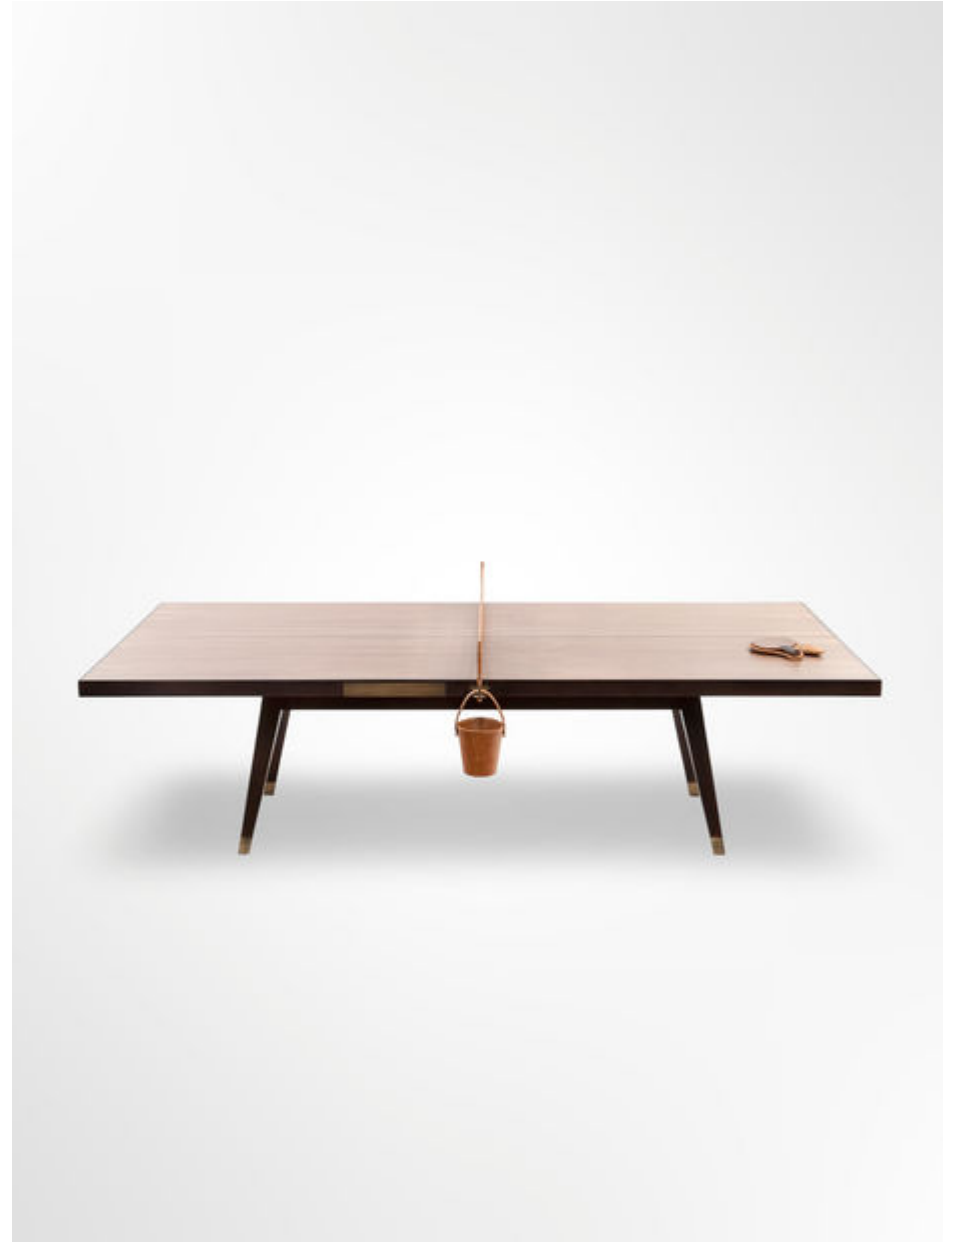

Ping Pong Game Table

by Dado Castello Branco, 2014

Taking the game to the next level, the 'Ping Pong' table is a fun collaboration between Dado Castello Branco and Etel Carmona, with a wooden structure, brass detailing on its base and drawers, and leather accents that determine it a ping pong table. Nevertheless, this piece can also be used as a dining table.

- Part of the Etel collection
- Made to order

PRODUCT TYPE

To Be Ordered

DIMENSIONS

W 108" x D 60" x H 30"

LEAD TIME

20 weeks

ESPASSO

ESPASSO