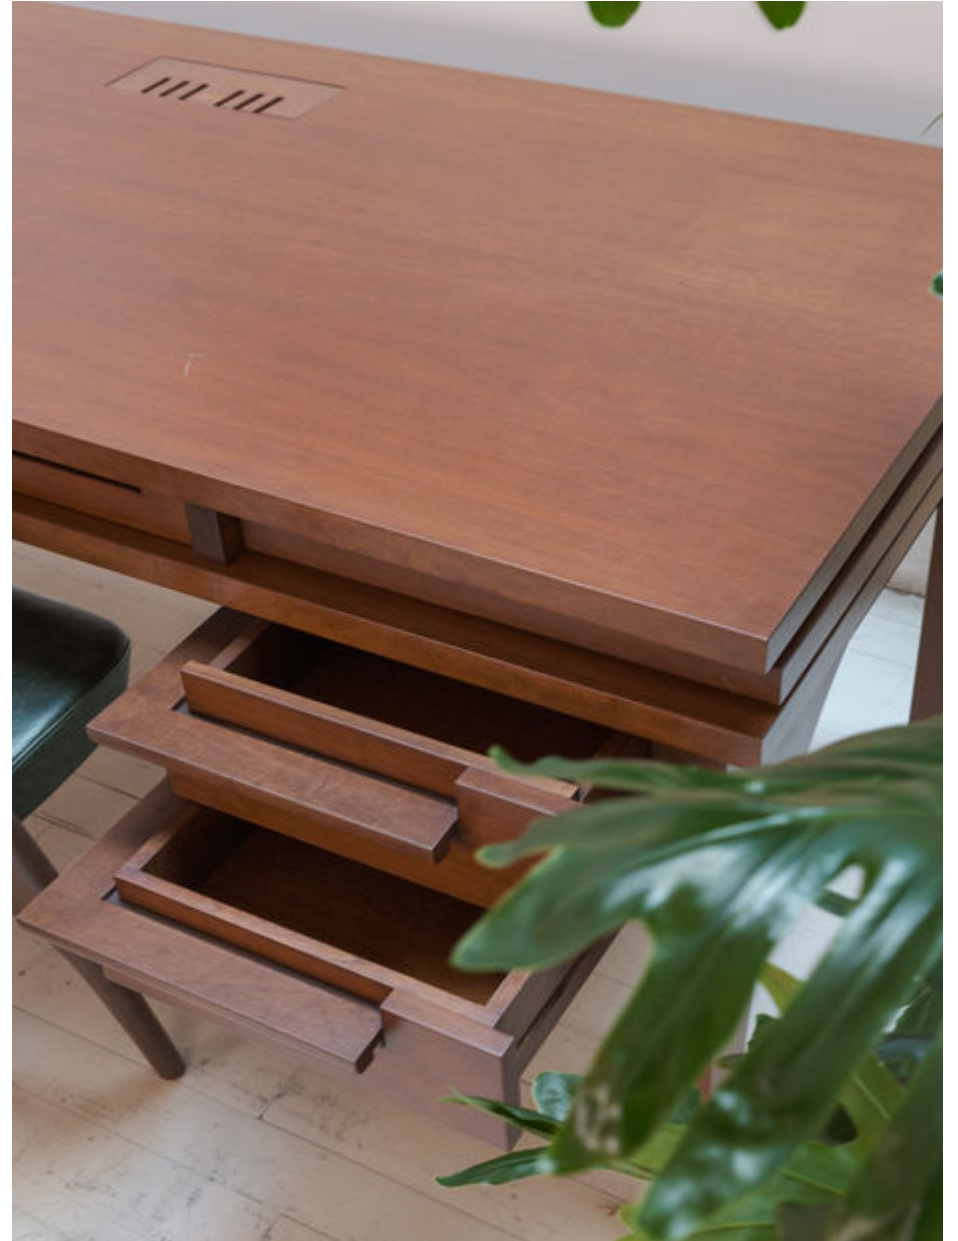

Livre Desk

by Lia Siqueira, 2005

- Available in a variety of FSC-certified woods
- Part of the Etel collection

PRODUCT TYPE

To Be Ordered

MATERIALS

Wood

DIMENSIONS

W 59" x D 31" x H 30"

W 71" x D 31" x H 30"

W 79" x D 31" x H 30"

LEAD TIME

20 weeks

ESPASSO

ESPASSO

Lia Siqueira

Siqueira's furniture designs reveal a visceral link with wood; employing a feminine, delicate approach towards the material that has garnered considerable admiration in Brazil and internationally.