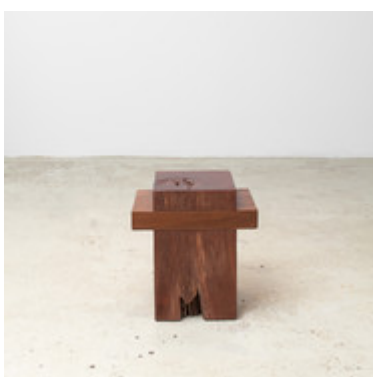

Joa Stool

by Zanini de Zanine, 2012

Reference: #00001703

Editions 2 & 9 of 10 available.

The "Joá" stool repurposes contrasting Maçaranduba and Ipê antique wood columns for its sculptural and minimal design. Registers of the materials' original use further enhances its warmth and history, revealing the thoughtful approach of Zanine's carpentry.

Dimensions

W 15" x D 10" x H 16"

Finishes

Wood

Colors shown are only indicative and may not be an accurate representation of the finishing due to variations in system/s used and/or display settings.