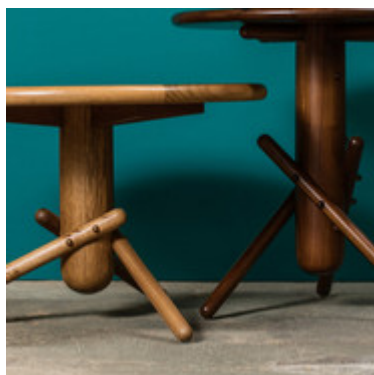

Coringa Side Table

by Sergio Rodrigues, 1993

Reference: #00001584

The Coringa side table is a captivating addition to any interior. Its play with uniquely placed, cylindrical legs is one of its most defining attributes.

- Base structure and top available in natural or stained freijó wood
- Made to order

Dimensions

Ø 28" x H 18"

Ø 24" x H 26"

Ø 24" x H 22"

Finishes

Wood

Colors shown are only indicative and may not be an accurate representation of the finishing due to variations in system/s used and/or display settings.