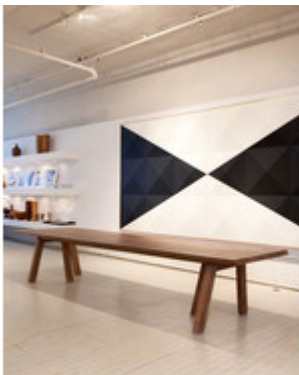

B1 Dining Table

by Claudia Moreira Salles, 2011

Reference: #00001571

"B1" dining table's subtle details give way its most important elements, revealing Salles' inventive and considered solutions. Simple trestles, a functional catchy design accent, levitate the table's massive top with an airy and delicate quality, while its hand-chamfered edges reveal Salles' ingenious use of form. A reinterpretation of traditional woodwork techniques, with utmost attention to details, the "B1" achieves both a straightforward functionality and compositional clarity.

- Base and top made of solid american walnut
- Available in three different finished
- Made to order

Dimensions

W 110" x D 43" x H 30"

W 126" x D 43" x H 30"

W 157" x D 43" x H 30"

Finishes

Wood

Colors shown are only indicative and may not be an accurate representation of the finishing due to variations in system/s used and/or display settings.