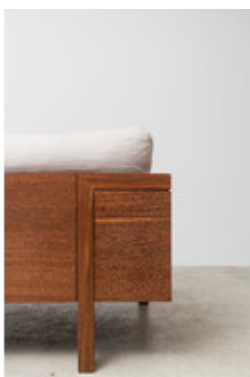

## São Conrado Sofa

by Claudia Moreira Salles, 2003

**Reference:** #00000146

"São Conrado" sofa has a solid, modern feel with its geometrical and seemingly floating frame.

- Available in a variety of native Brazilian woods
- Part of the Etel collection

### Dimensions

W 71" x D 35" x H 31", SH 16", AH 24" - COM

W 79" x D 35" x H 31", SH 16", AH 24" - COM

W 87" x D 35" x H 31", SH 16", AH 24" - COM

W 94" x D 35" x H 31", SH 16", AH 24" - COM

W 102" x D 35" x H 31", SH 16", AH 24" - COM

### Finishes

Wood

*Colors shown are only indicative and may not be an accurate representation of the finishing due to variations in system/s used and/or display settings.*