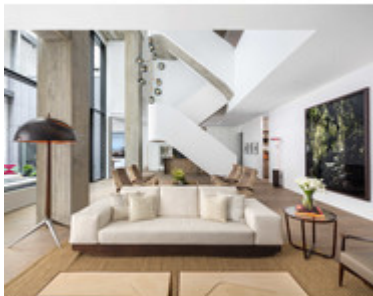

PPD Sofa

by Carlos Motta, 2012

Reference: #00001429

Made from reclaimed peroba rosa wood and expansive suede upholstery, the ultra comfortable PPD sofa combines a rustic yet clean design, representative of Carlos Motta's sophisticated, sustainable and laid-back stance.

- •Base made from reclaimed peroba rosa wood
- •Fabric or Leather upholstery

Dimensions

W 98" x D 37" x H 31", SH 15", AH 22" - COM-COL

W 106" x D 37" x H 31", SH 15", AH 22" - COM-COL

Finishes

Wood

Colors shown are only indicative and may not be an accurate representation of the finishing due to variations in system/s used and/or display settings.